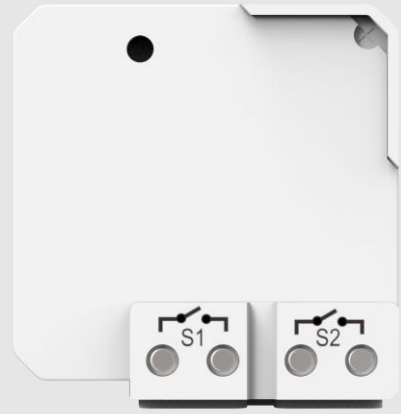

A soft, minimalist bedroom scene. On the left, a window with white curtains allows natural light to filter in. In the center, a bed with white linens and a wooden headboard is visible. To the right of the bed, a round white bedside table holds a modern copper-colored lamp with a white globe, a white ceramic vase with dried greenery, and a small decorative object. The overall aesthetic is clean and bright.

2 CHANNEL DC WALL SWITCH MODULE

W B T - 9 1 2

2 CHANNEL DC WALL SWITCH MODULE FOR ROCKER WALL SWITCH

SIMPLE BUT POWERFUL.

Unique 2 channel wall switch module transforms the original wall switch to wireless control.

DC type, dry contact without any 230V wiring.
Especially designed to fit into standard wall box.

FEATURES

- Compatible to L and M series
- 2 Channel On / Off / Dimmer control.
- Dry Contact.
- Fits into standard wall box..

- Dimension (W x H x D): 45 x 45 x 25 mm
- Weight: 25g